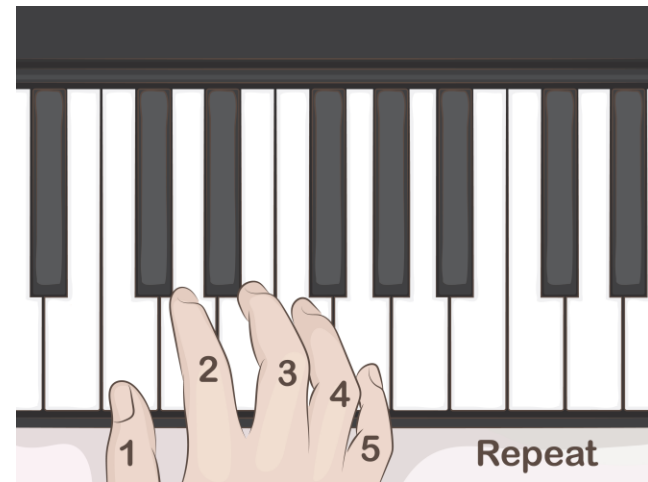

The Crossley Heath School

Music at Crossley Heath

The Music Department

- The Music Department consists of two **classroom** members of staff – Mr Nimmo and Ms Peers
- We also have a number of staff who come into school to teach **instrumental lessons**
- In addition to this we offer a wide range of **enrichment activities** for you to join in
- There will be many opportunities to get involved in **performances**

The Classroom

- During year 7 you will have music for one lesson per week and in this time you will study many things including...
 - Singing
 - The Keyboard
 - The Ukulele
 - Music from different parts of the world
 - The orchestra
 - Using Music Technology to compose music