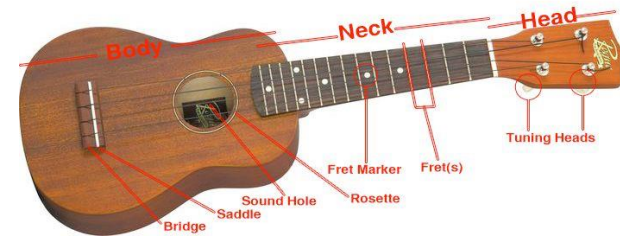

# The Music Department

- The Music Department consists of two **classroom** members of staff – Mr Nimmo and Ms Peers
- We also have a number of staff who come into school to teach **instrumental lessons**
- In addition to this we offer a wide range of **enrichment activities** for you to join in
- There will be many opportunities to get involved in **performances**

# The Classroom

- During year 7 you will have music for one lesson per week and in this time you will study many things including...
  - Singing
  - The Keyboard
  - The Ukulele
  - Music from different parts of the world
  - Using Music Technology to compose music