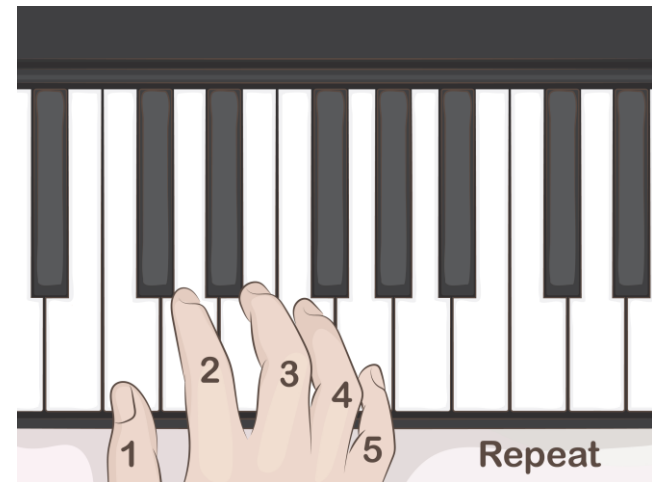

# The Music Department

- The Music Department consists of two **classroom** members of staff – Mr Nimmo and Ms Peers
- We also have a number of staff who come into school to teach **instrumental lessons**
- In addition to this we offer a wide range of **enrichment activities** for you to join in
- There will be many opportunities to get involved in **performances**

# The Classroom

- During year 7 you will have music for one lesson per week and in this time you will study many things including...
  - Singing
  - The Keyboard
  - The Ukulele
  - Music from different parts of the world
  - Using Music Technology to compose music